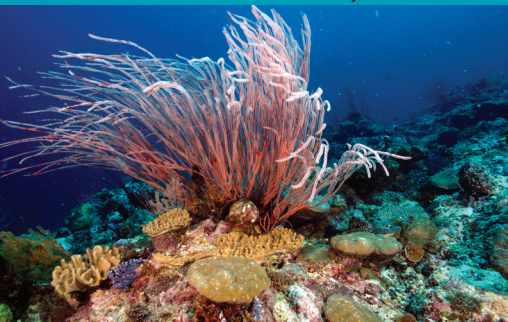

Lic # 32311

Additional Dives $55 per diver, $25 Reef Fee Payable Direct